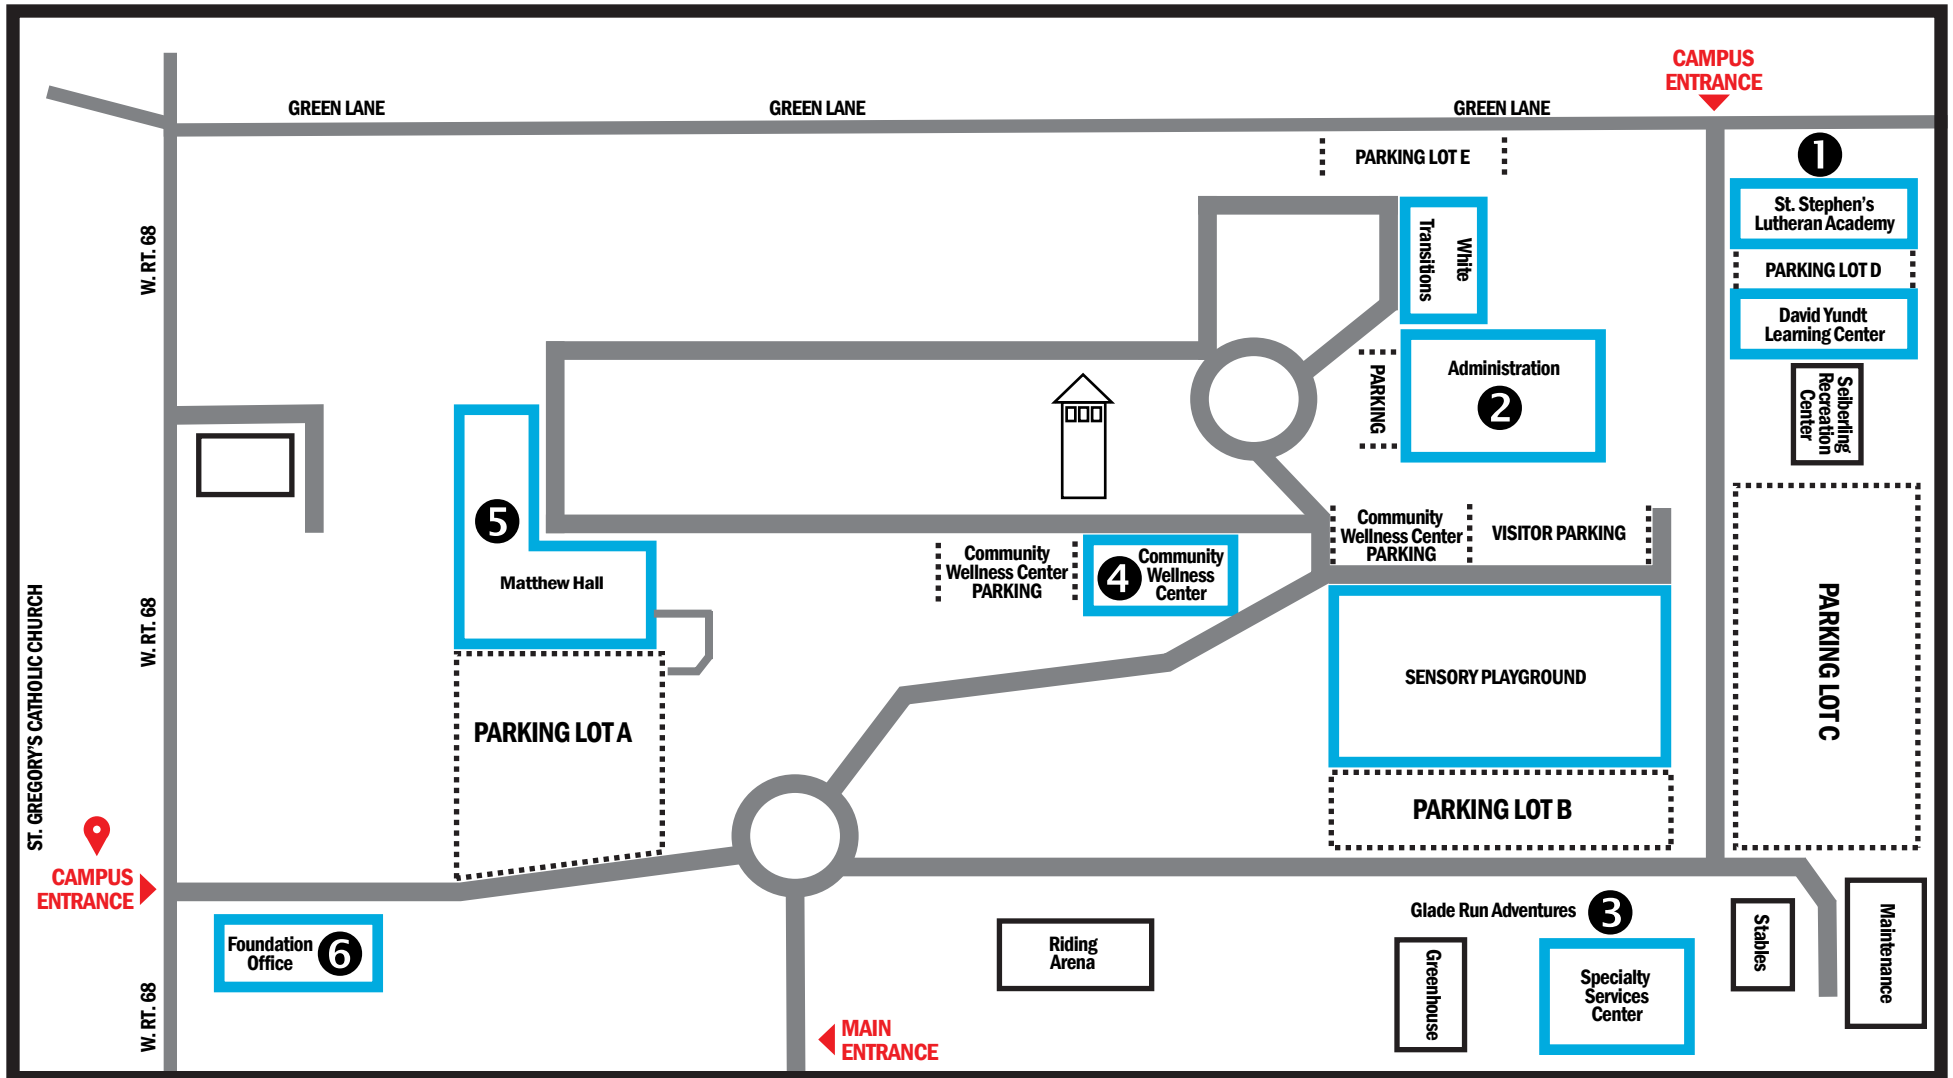

Welcome to Glade Run Lutheran Services

- 1** St. Stephen's Lutheran Academy
 2 Administration Building
 3 Glade Run Adventures
 4 Community Wellness Center
 5 Matthew Hall
 6 Glade Run Foundation

GPS ADDRESS (using Google Maps) :
 425 W. Beaver Street, Zelienople, PA 16063

Glade Run Emergency Number: 724-452-4971
Maintenance: 724-766-9112
Zelienople Office: 724-452-4453
Beaver Falls Office: 724-843-0816
Butler Office: 724-283-9436
Pittsburgh Office: 412-661-1827